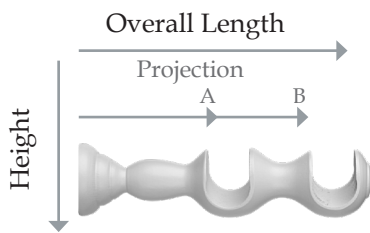

BALL

END CAP

35mm

45mm

Length: 75mm
Height: 74mm

Length: 77mm
Height: 84mm

Length: 77mm
Height: 75mm

Length: 85mm
Height: 79mm

Length: 40mm
Height: 42mm

Length: 45mm
Height: 53mm

HOLDBACK

Overall length: 162mm
Stem length: 140mm
Width: 120mm

BRACKETS

CUP BRACKET

Length: 118mm
Height: 58mm
Projection: 88mm

Length: 123mm
Height: 69mm
Projection: 88mm

EXTENDED CUP BRACKET

Length: 202mm
Height: 65mm
Projection: 168mm

Length: 227mm
Height: 73mm
Projection: 183mm

DOUBLE CUP BRACKET

35/35
Length: 245mm
Height: 61mm
Projection a: 123mm
Projection b: 210mm

45/35
Length: 245mm
Height: 82mm
Projection a: 83mm
Projection b: 191mm

RECESS BRACKET

Length: 43mm
Height: 62mm

Length: 45mm
Height: 79mm

ELBOW BRACKET

Length: 93mm
Projection: 45mm
Height: 44mm

Length: 100mm
Projection: 49mm
Height: 53mm

WOODEN RINGS

35mm