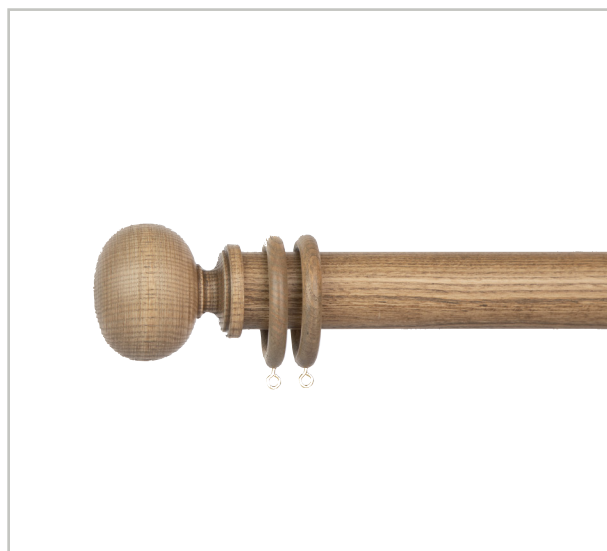

All hand finished, here in the UK, and despatched within 72 hours.

With a choice of:

- 2 pole diameters, 35mm and 45mm
- 3 finial designs
- 6 wood finishes
- 6 lengths

DELANO

DELANO

3 finial designs to choose from:

VASE

END CAP

BALL

DELANO

WOOD FINISHES:

GRAPHITE

PAMPAS

CHALK

UMBER

SISAL

LIMED GREY

DELANO

Technical Details

FINIALS

PRODUCT

VASE

BALL

END CAP

35mm

45mm

Length: 75mm
Height: 74mm

Length: 77mm
Height: 84mm

Length: 77mm
Height: 75mm

Length: 85mm
Height: 79mm