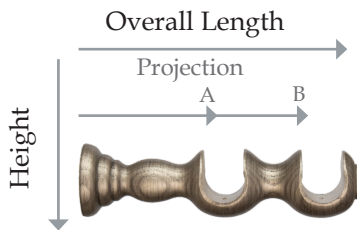

DARK PEWTER

OLD OAK

GOLD DISTRESSED

CREAM DISTRESSED

FINIALS	PRODUCT	35mm	45mm
	PINEAPPLE	Length: 118mm Height: 60mm	Length: 120mm Height: 68mm
	SWIRL BALL	Length: 97mm Height: 69mm	Length: 115mm Height: 80mm
	BALL	Length: 95mm Height: 70mm	Length: 112mm Height: 75mm
	DOME	Length: 83mm Height: 70mm	Length: 99mm Height: 74mm
	END CAP	Length: 28mm Height: 48mm	Length: 28mm Height: 58mm

Overall length: 160mm
Stem length: 140mm
Width: 120mm

BRACKETS

PRODUCT

CUP BRACKET

35mm

45mm

Length: 137mm
Height: 58mm
Projection: 106mm

Length: 156mm
Height: 67mm
Projection: 110mm

EXTENDED CUP BRACKET

Length: 202mm
Height: 65mm
Projection: 168mm

Length: 227mm
Height: 73mm
Projection: 183mm

DOUBLE CUP BRACKET

35/35
Length: 245mm
Height: 61mm
Projection a: 123mm
Projection b: 210mm

45/35
Length: 245mm
Height: 82mm
Projection a: 83mm
Projection b: 191mm

RECESS BRACKET

Length: 43mm
Height: 62mm

Length: 45mm
Height: 79mm

ELBOW BRACKET

Length: 93mm
Projection: 45mm
Height: 44mm

Length: 100mm
Projection: 49mm
Height: 53mm

WOODEN RINGS

35mm