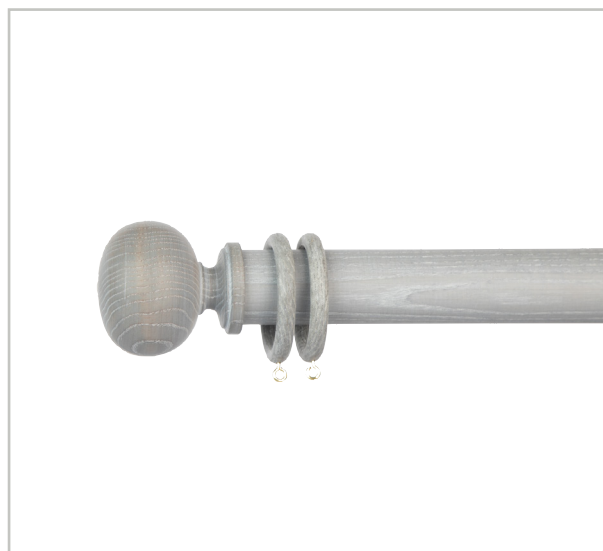

All hand finished, here in the UK, and despatched within 72 hours.

With a choice of:

- 2 pole diameters, 35mm and 45mm
- 3 finial designs
- 6 wood finishes
- 6 lengths

DELANO

DELANO

3 finial designs to choose from:

VASE

END CAP

BALL

DELANO

WOOD FINISHES:

GRAPHITE

PAMPAS

CHALK

UMBER

SISAL

LIMED GREY

DELANO

Technical Details

FINIALS

PRODUCT

VASE

BALL

END CAP

35mm

45mm

Length: 75mm
Height: 74mm

Length: 77mm
Height: 84mm

Length: 77mm
Height: 75mm

Length: 85mm
Height: 79mm