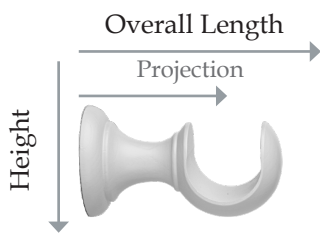

BALL

END CAP

35mm

45mm

Length: 75mm
Height: 74mm

Length: 77mm
Height: 84mm

Length: 77mm
Height: 75mm

Length: 85mm
Height: 79mm

Length: 40mm
Height: 42mm

Length: 45mm
Height: 53mm

HOLDBACK

Overall length: 162mm
Stem length: 140mm
Width: 120mm

BRACKETS

CUP BRACKET

Length: 118mm
Height: 58mm
Projection: 88mm

Length: 123mm
Height: 69mm
Projection: 88mm

EXTENDED CUP BRACKET

Length: 202mm
Height: 65mm
Projection: 168mm

Length: 227mm
Height: 73mm
Projection: 183mm

DOUBLE CUP BRACKET

35/35
Length: 245mm
Height: 61mm
Projection a: 123mm
Projection b: 210mm

45/35
Length: 245mm
Height: 82mm
Projection a: 83mm
Projection b: 191mm

RECESS BRACKET

Length: 43mm
Height: 62mm

Length: 45mm
Height: 79mm

ELBOW BRACKET

Length: 93mm
Projection: 45mm
Height: 44mm

Length: 100mm
Projection: 49mm
Height: 53mm

WOODEN RINGS

35mm