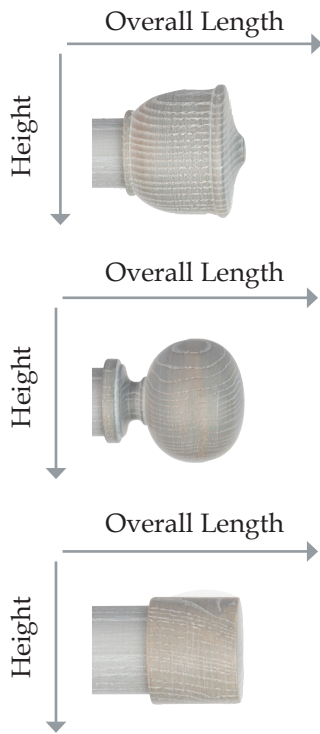

DELANO

Technical Details

FINIALS

PRODUCT

VASE

BALL

END CAP

35mm

45mm

Length: 75mm
Height: 74mm

Length: 77mm
Height: 84mm

Length: 77mm
Height: 75mm

Length: 85mm
Height: 79mm

Length: 40mm
Height: 42mm

Length: 45mm
Height: 53mm

HOLDBACK