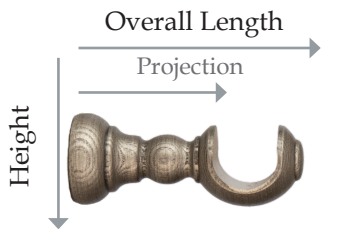

With a choice of:

- 2 pole diameters, 35mm and 45mm
- 5 finial designs
- 6 wood finishes
- 6 lengths

Chalfont

5 finial designs to choose from:

Chalfont

Swirl Ball and Pineapple finials, are NOT available in Oak Effect or Old Oak

DARK PEWTER

OLD OAK

GOLD DISTRESSED

CREAM DISTRESSED

FINIALS	PRODUCT	35mm	45mm
	PINEAPPLE	Length: 118mm Height: 60mm	Length: 120mm Height: 68mm
	SWIRL BALL	Length: 97mm Height: 69mm	Length: 115mm Height: 80mm
	BALL	Length: 95mm Height: 70mm	Length: 112mm Height: 75mm
	DOME	Length: 83mm Height: 70mm	Length: 99mm Height: 74mm
	END CAP	Length: 28mm Height: 48mm	Length: 28mm Height: 58mm

Overall length: 160mm
Stem length: 140mm
Width: 120mm

BRACKETS

PRODUCT

CUP BRACKET

35mm

45mm

Length: 137mm
Height: 58mm
Projection: 106mm

Length: 156mm
Height: 67mm
Projection: 110mm

EXTENDED CUP BRACKET

Length: 202mm
Height: 65mm
Projection: 168mm

Length: 227mm
Height: 73mm
Projection: 183mm

DOUBLE CUP BRACKET

35/35
Length: 245mm
Height: 61mm
Projection a: 123mm
Projection b: 210mm

45/35
Length: 245mm
Height: 82mm
Projection a: 83mm
Projection b: 191mm