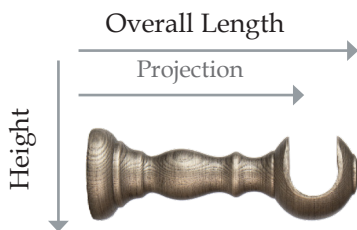

DARK PEWTER

OLD OAK

GOLD DISTRESSED

CREAM DISTRESSED

FINIALS	PRODUCT	35mm	45mm
	PINEAPPLE	Length: 118mm Height: 60mm	Length: 120mm Height: 68mm
	SWIRL BALL	Length: 97mm Height: 69mm	Length: 115mm Height: 80mm
	BALL	Length: 95mm Height: 70mm	Length: 112mm Height: 75mm
	DOME	Length: 83mm Height: 70mm	Length: 99mm Height: 74mm
	END CAP	Length: 28mm Height: 48mm	Length: 28mm Height: 58mm

Overall length: 160mm
Stem length: 140mm
Width: 120mm

BRACKETS

PRODUCT

CUP BRACKET

35mm

45mm

Length: 137mm
Height: 58mm
Projection: 106mm

Length: 156mm
Height: 67mm
Projection: 110mm

EXTENDED CUP BRACKET

Length: 202mm
Height: 65mm
Projection: 168mm

Length: 227mm
Height: 73mm
Projection: 183mm

DOUBLE CUP BRACKET

35/35
Length: 245mm
Height: 61mm
Projection a: 123mm
Projection b: 210mm

45/35
Length: 245mm
Height: 82mm
Projection a: 83mm
Projection b: 191mm

RECESS BRACKET

Length: 43mm
Height: 62mm

Length: 45mm
Height: 79mm

ELBOW BRACKET

Length: 93mm
Projection: 45mm
Height: 44mm

Length: 100mm
Projection: 49mm
Height: 53mm

WOODEN RINGS

35mm