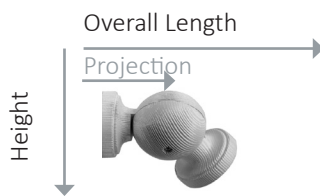

Length: 40mm
Height: 42mm

Length: 45mm
Height: 53mm

HOLDBACK

Overall length: 162mm
Stem length: 140mm
Width: 120mm

BRACKETS

CUP BRACKET

Length: 118mm
Height: 58mm
Projection: 88mm

Length: 123mm
Height: 69mm
Projection: 88mm

EXTENDED CUP BRACKET

Length: 202mm
Height: 65mm
Projection: 168mm

Length: 227mm
Height: 73mm
Projection: 183mm

DOUBLE CUP BRACKET

35/35
Length: 245mm
Height: 61mm
Projection a: 123mm
Projection b: 210mm

45/35
Length: 245mm
Height: 82mm
Projection a: 83mm
Projection b: 191mm

RECESS BRACKET

Length: 43mm
Height: 62mm

Length: 45mm
Height: 79mm

ELBOW BRACKET

Length: 93mm
Projection: 45mm
Height: 44mm

Length: 100mm
Projection: 49mm
Height: 53mm

WOODEN RINGS

35mm

45mm

Outside diameter: 65mm
Inside diameter: 45mm

Outside diameter: 77mm
Inside diameter: 57mm

POLE LENGTHS

120cm x 1 piece

150cm x 1 piece

180cm x 1 piece

240cm x 2 pieces