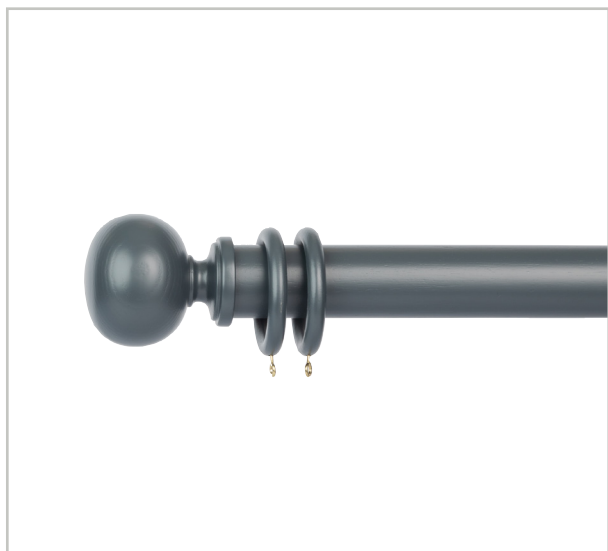

All hand finished, here in the UK, and despatched within 72 hours.

With a choice of:

- 2 pole diameters, 35mm and 45mm
- 3 finial designs
- 6 wood finishes
- 6 lengths

DELANO

DELANO

3 finial designs to choose from:

VASE

END CAP

BALL

DELANO

WOOD FINISHES:

GRAPHITE

PAMPAS

CHALK

UMBER

SISAL

LIMED GREY

DELANO

Technical Details

FINIALS

PRODUCT

VASE

BALL

END CAP

35mm

45mm

Length: 75mm
Height: 74mm

Length: 77mm
Height: 84mm

Length: 77mm
Height: 75mm

Length: 85mm
Height: 79mm