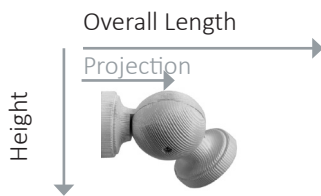

Overall length: 160mm
Stem length: 140mm
Width: 120mm

BRACKETS

PRODUCT

CUP BRACKET

35mm

45mm

Length: 137mm
Height: 58mm
Projection: 106mm

Length: 156mm
Height: 67mm
Projection: 110mm

EXTENDED CUP BRACKET

Length: 202mm
Height: 65mm
Projection: 168mm

Length: 227mm
Height: 73mm
Projection: 183mm

DOUBLE CUP BRACKET

35/35
Length: 245mm
Height: 61mm
Projection a: 123mm
Projection b: 210mm

45/35
Length: 245mm
Height: 82mm
Projection a: 83mm
Projection b: 191mm

RECESS BRACKET

Length: 43mm
Height: 62mm

Length: 45mm
Height: 79mm

ELBOW BRACKET

Length: 93mm
Projection: 45mm
Height: 44mm

Length: 100mm
Projection: 49mm
Height: 53mm

WOODEN RINGS

35mm

45mm

Outside diameter: 65mm
Inside diameter: 45mm

Outside diameter: 77mm
Inside diameter: 57mm

POLE LENGTHS

120cm x 1 piece

150cm x 1 piece

180cm x 1 piece

240cm x 2 pieces