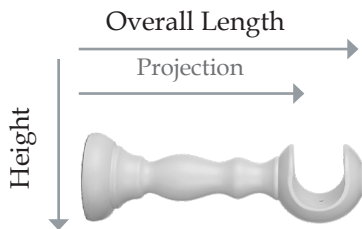

BALL

END CAP

35mm

45mm

Length: 75mm
Height: 74mm

Length: 77mm
Height: 84mm

Length: 77mm
Height: 75mm

Length: 85mm
Height: 79mm

Length: 40mm
Height: 42mm

Length: 45mm
Height: 53mm

HOLDBACK

Overall length: 162mm
Stem length: 140mm
Width: 120mm

BRACKETS

CUP BRACKET

Length: 118mm
Height: 58mm
Projection: 88mm

Length: 123mm
Height: 69mm
Projection: 88mm

EXTENDED CUP BRACKET

Length: 202mm
Height: 65mm
Projection: 168mm

Length: 227mm
Height: 73mm
Projection: 183mm

DOUBLE CUP BRACKET

35/35
Length: 245mm
Height: 61mm
Projection a: 123mm
Projection b: 210mm

45/35
Length: 245mm
Height: 82mm
Projection a: 83mm
Projection b: 191mm

RECESS BRACKET

Length: 43mm
Height: 62mm

Length: 45mm
Height: 79mm

ELBOW BRACKET

Length: 93mm
Projection: 45mm
Height: 44mm

Length: 100mm
Projection: 49mm
Height: 53mm

WOODEN RINGS

35mm